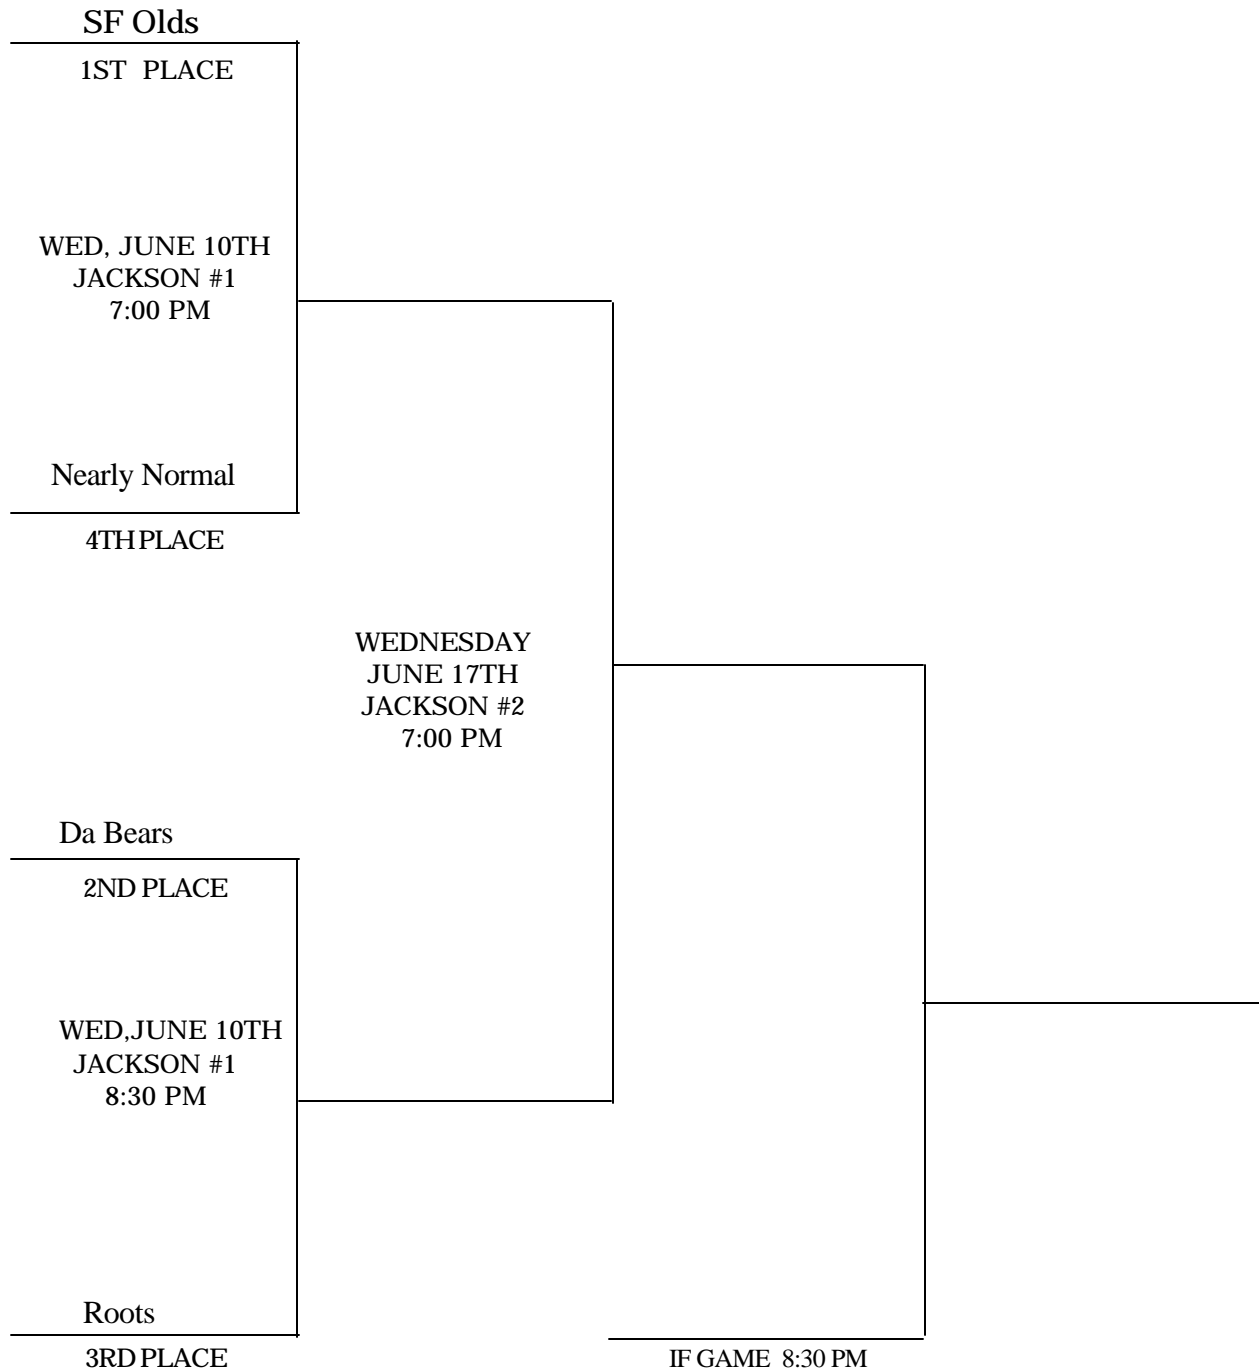

2009 SPRING  
SENIORS C SLOW PITCH

FIRST PLACE GETS THE POINT AND MUST BE BEATEN TWICE