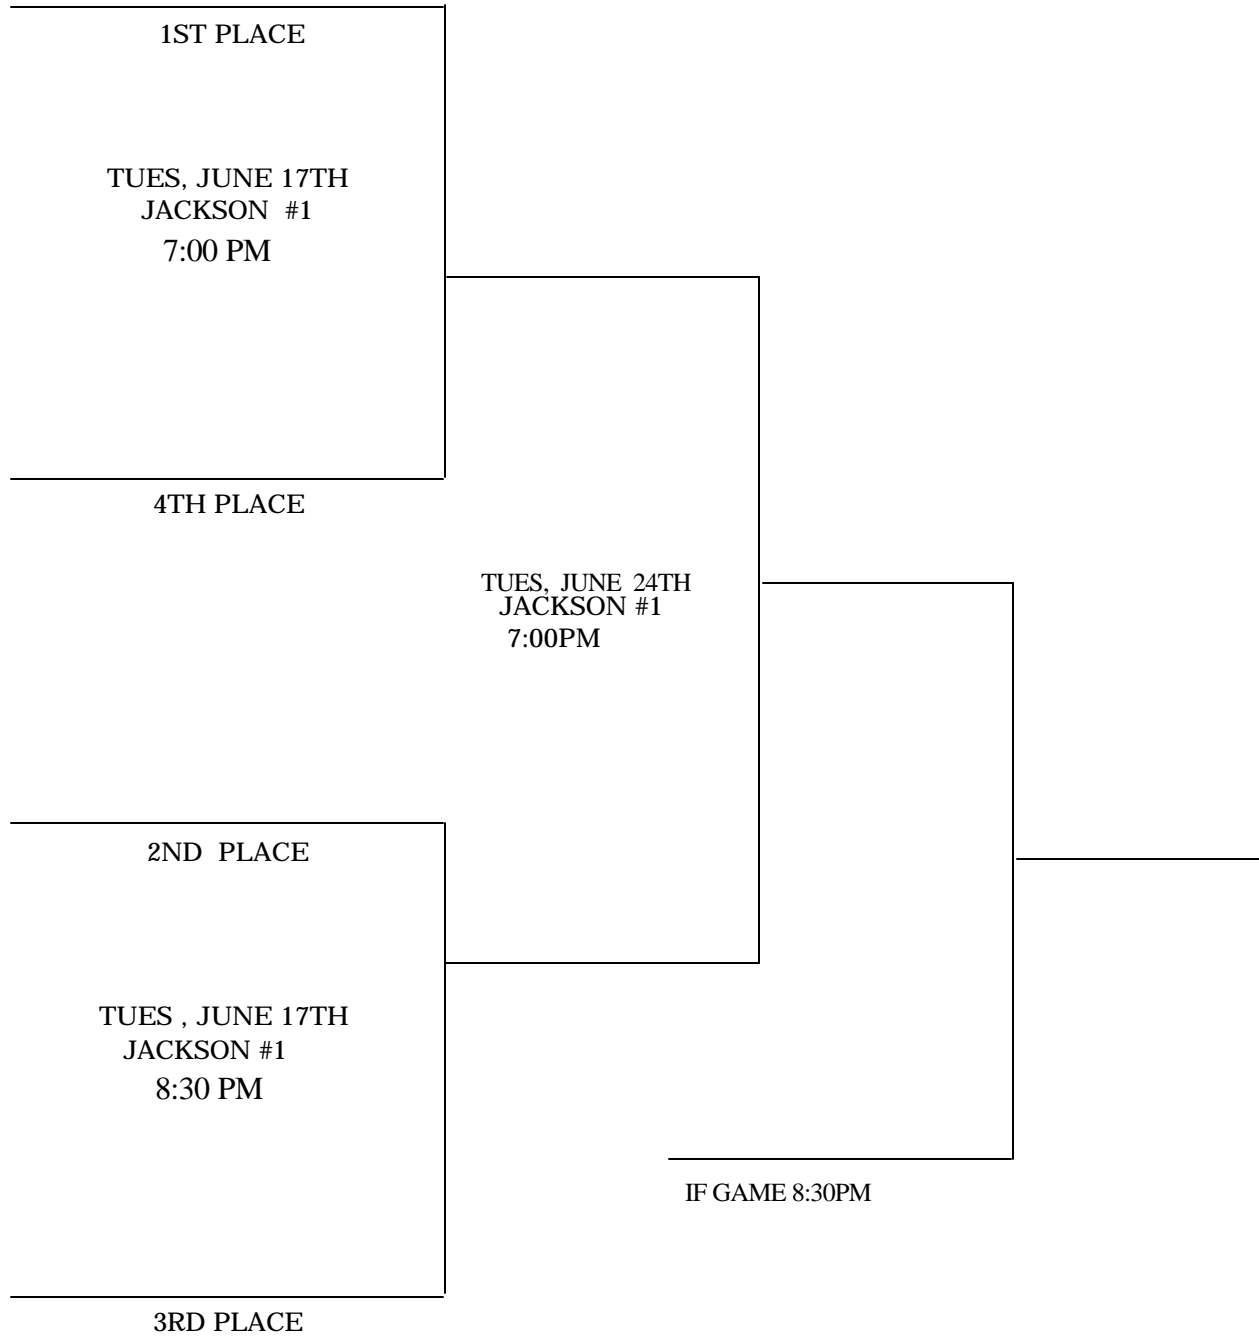

2008 SPRING
INDUSTRIAL OPEN SLOW PITCH

FIRST PLACE GETS THE POINT AND MUST BE BEATEN TWICE