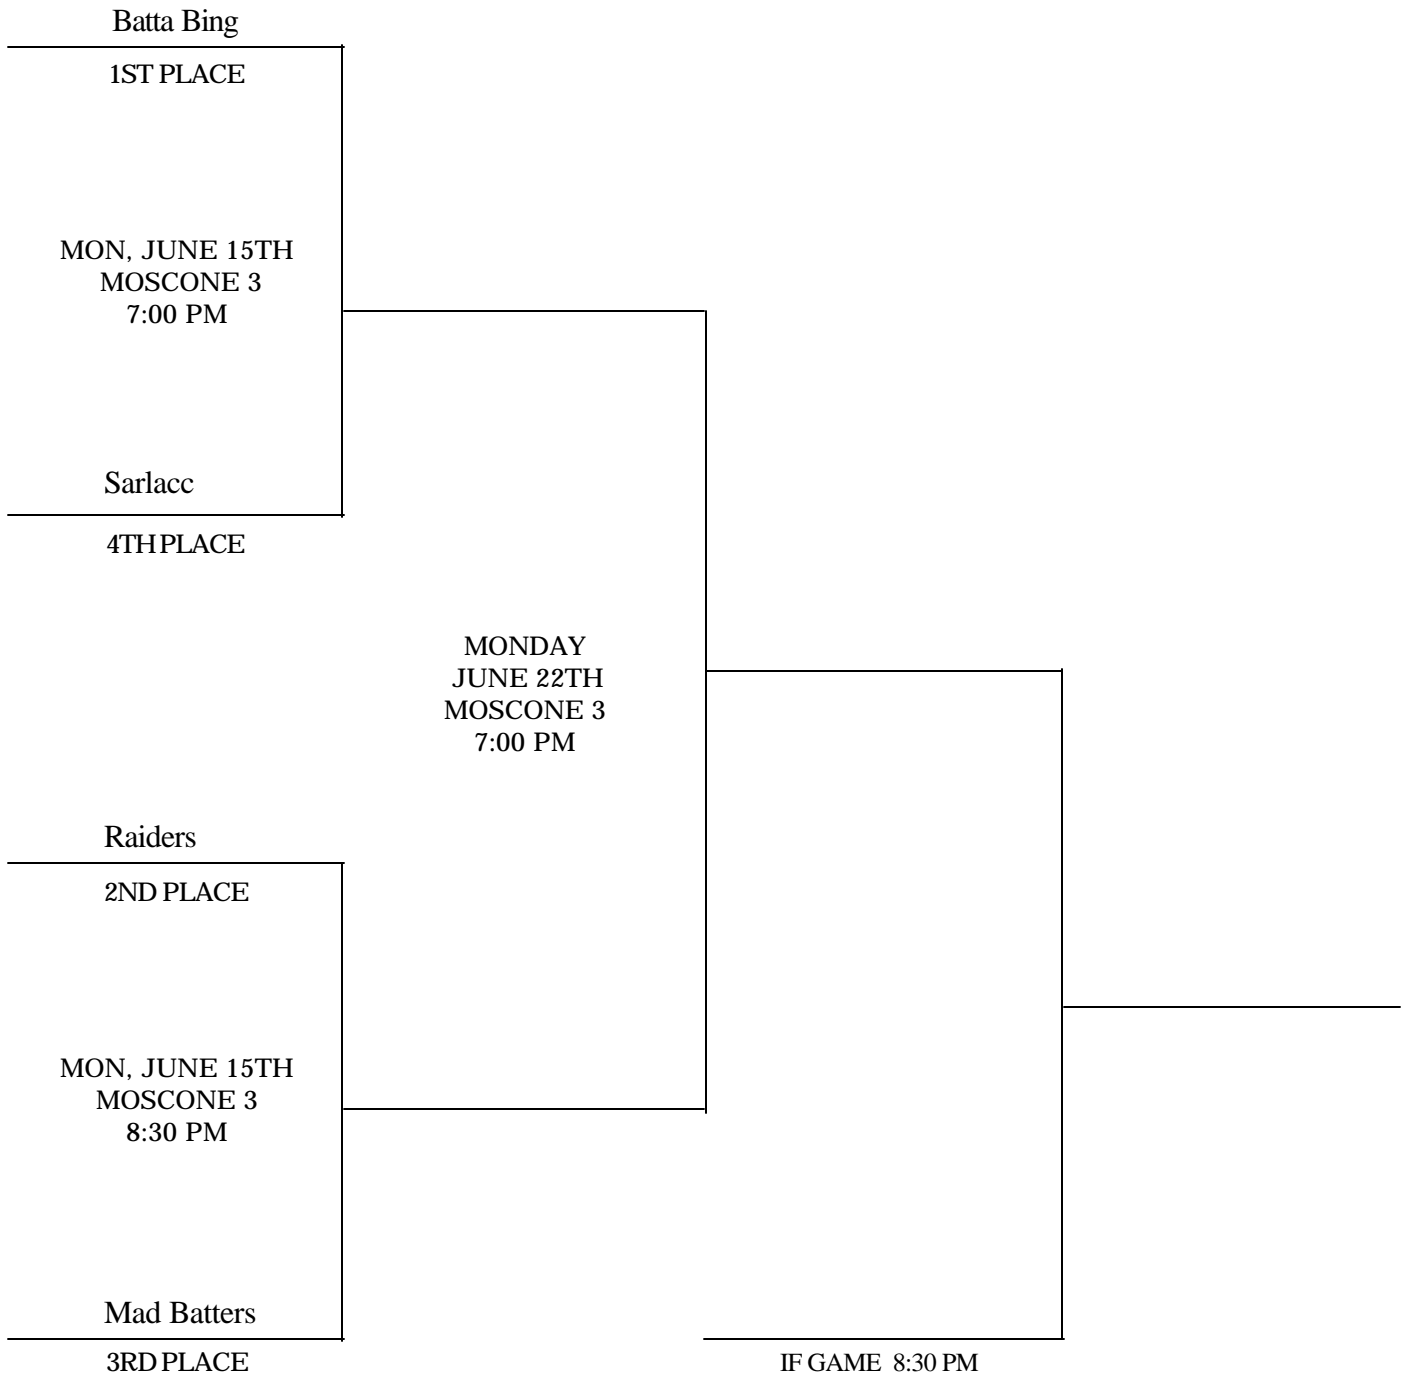

2009 SPRING  
INDUSTRIAL OPEN L SLOW PITCH

FIRST PLACE GETS THE POINT AND MUST BE BEATEN TWICE