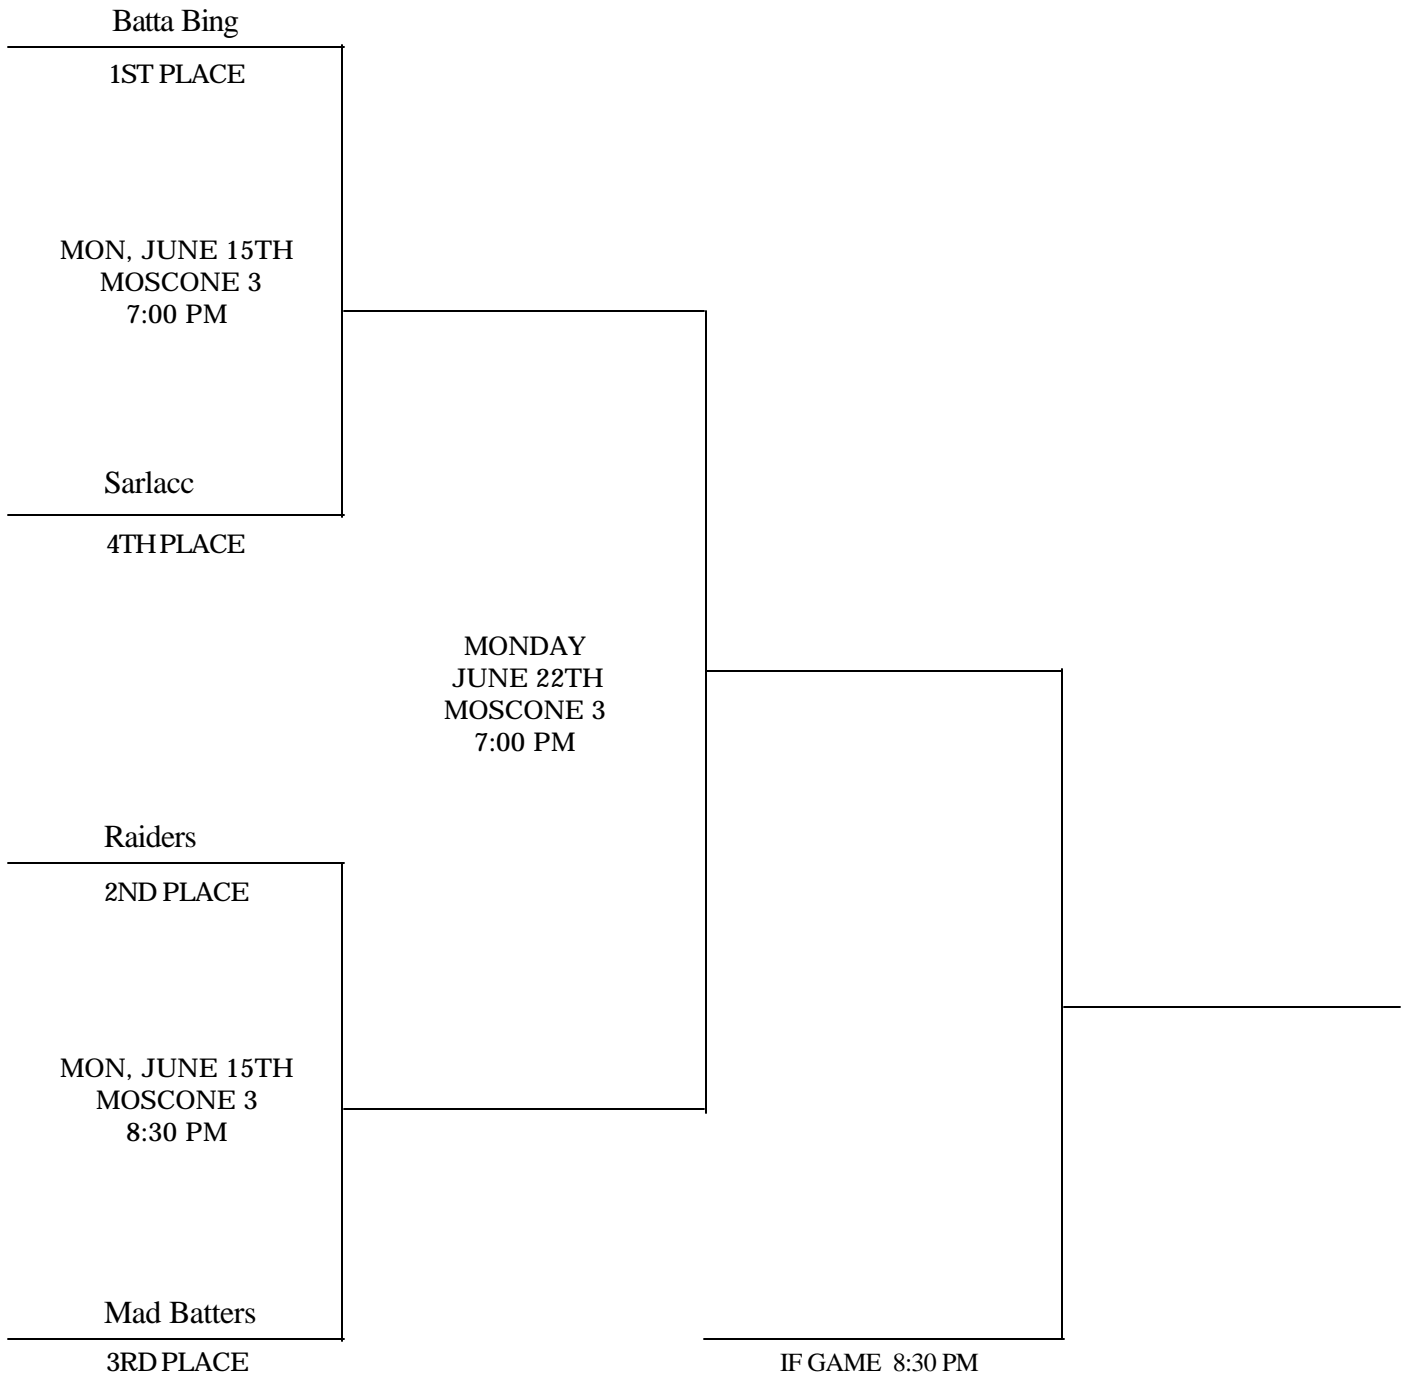

2009 SPRING
INDUSTRIAL OPEN L SLOW PITCH

FIRST PLACE GETS THE POINT AND MUST BE BEATEN TWICE