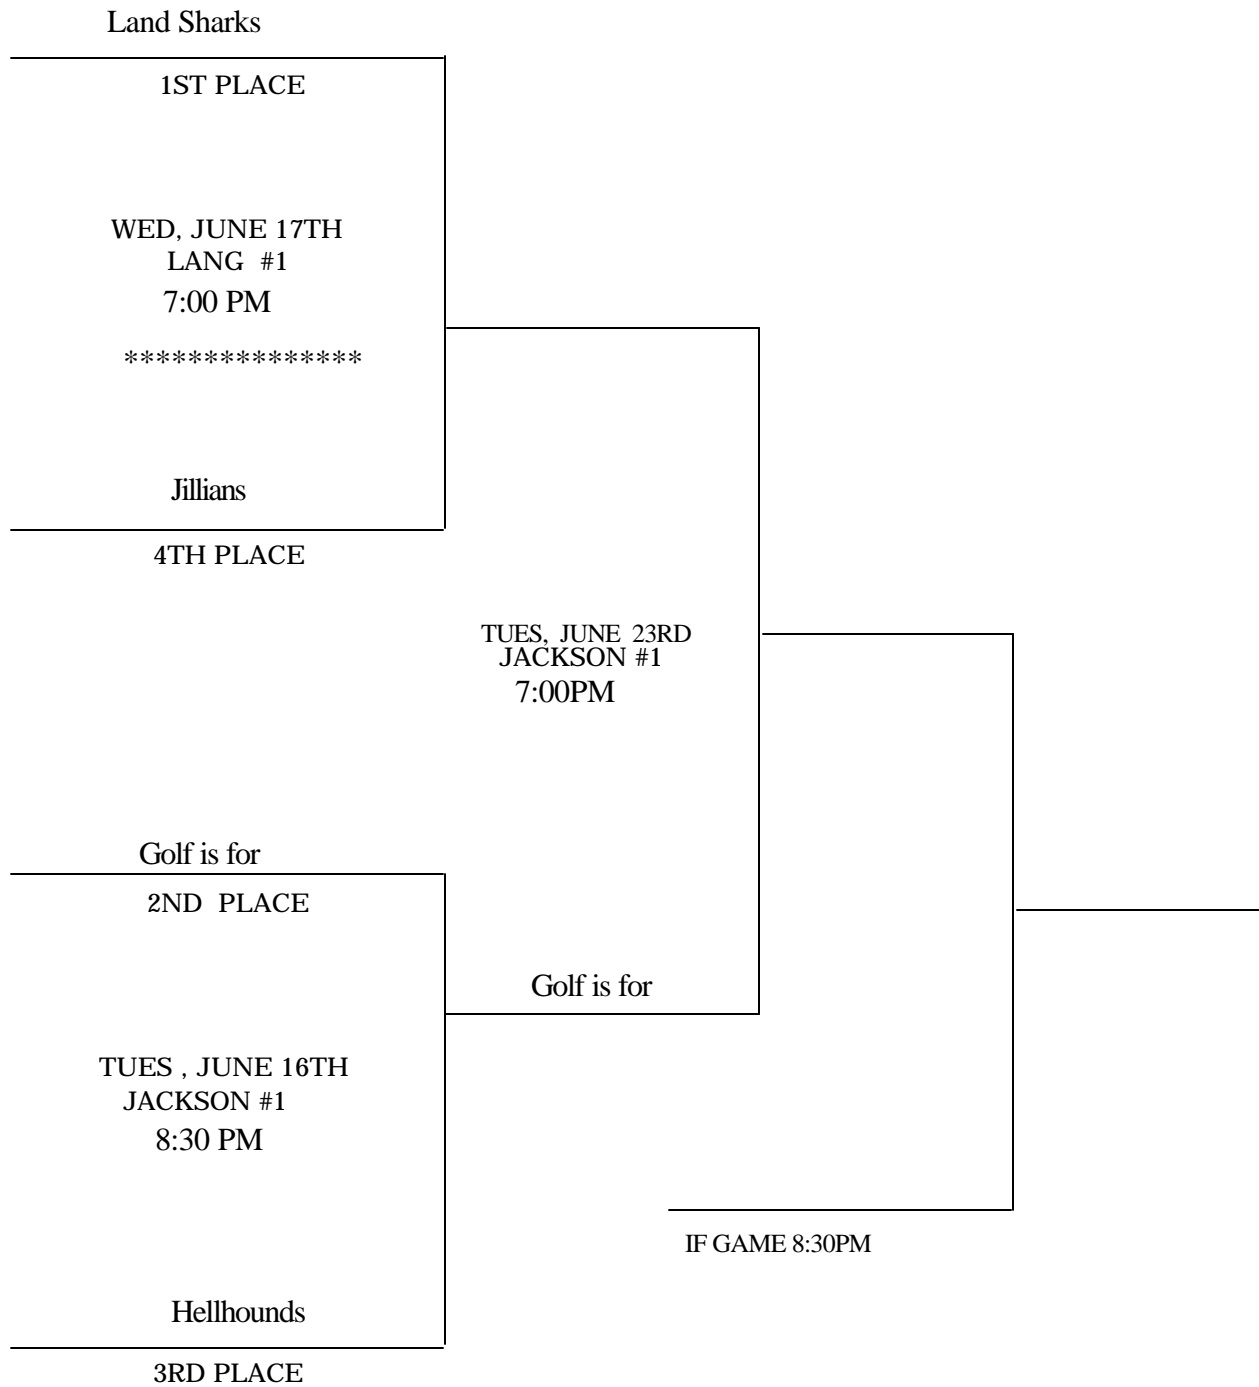

2009 SPRING
INDUSTRIAL OPEN SLOW PITCH

*****Revised

FIRST PLACE GETS THE POINT AND MUST BE BEATEN TWICE