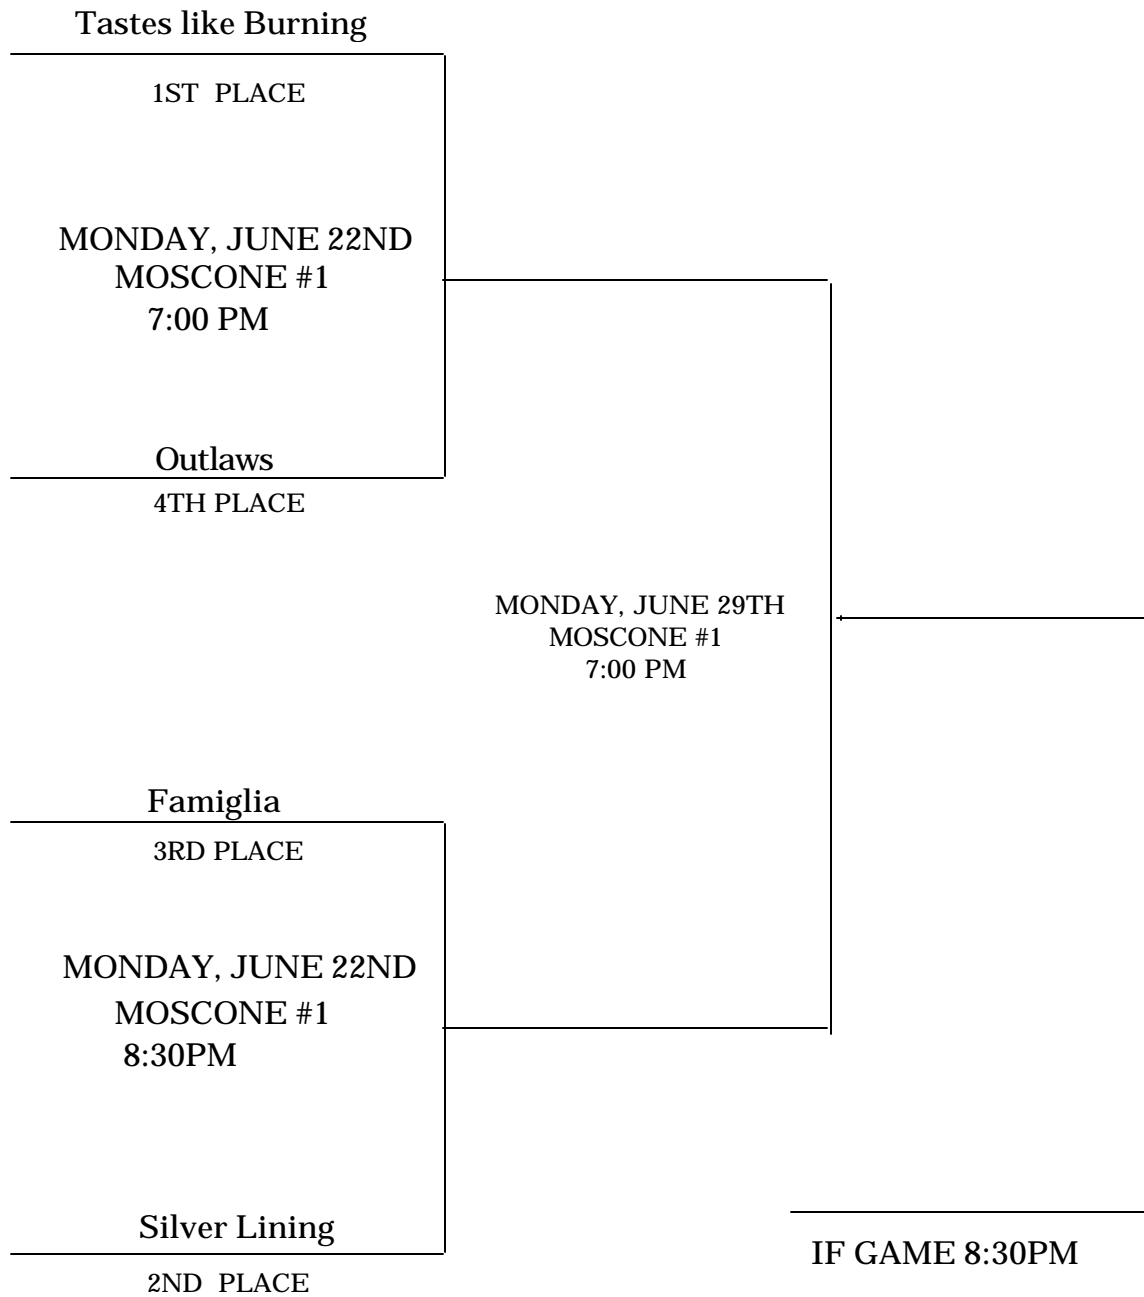

2009 SPRING  
INDUSTRIAL COED B SLOW PITCH

FIRST PLACE TEAM GETS THE POINT AND MUST BE BEATEN TWICE